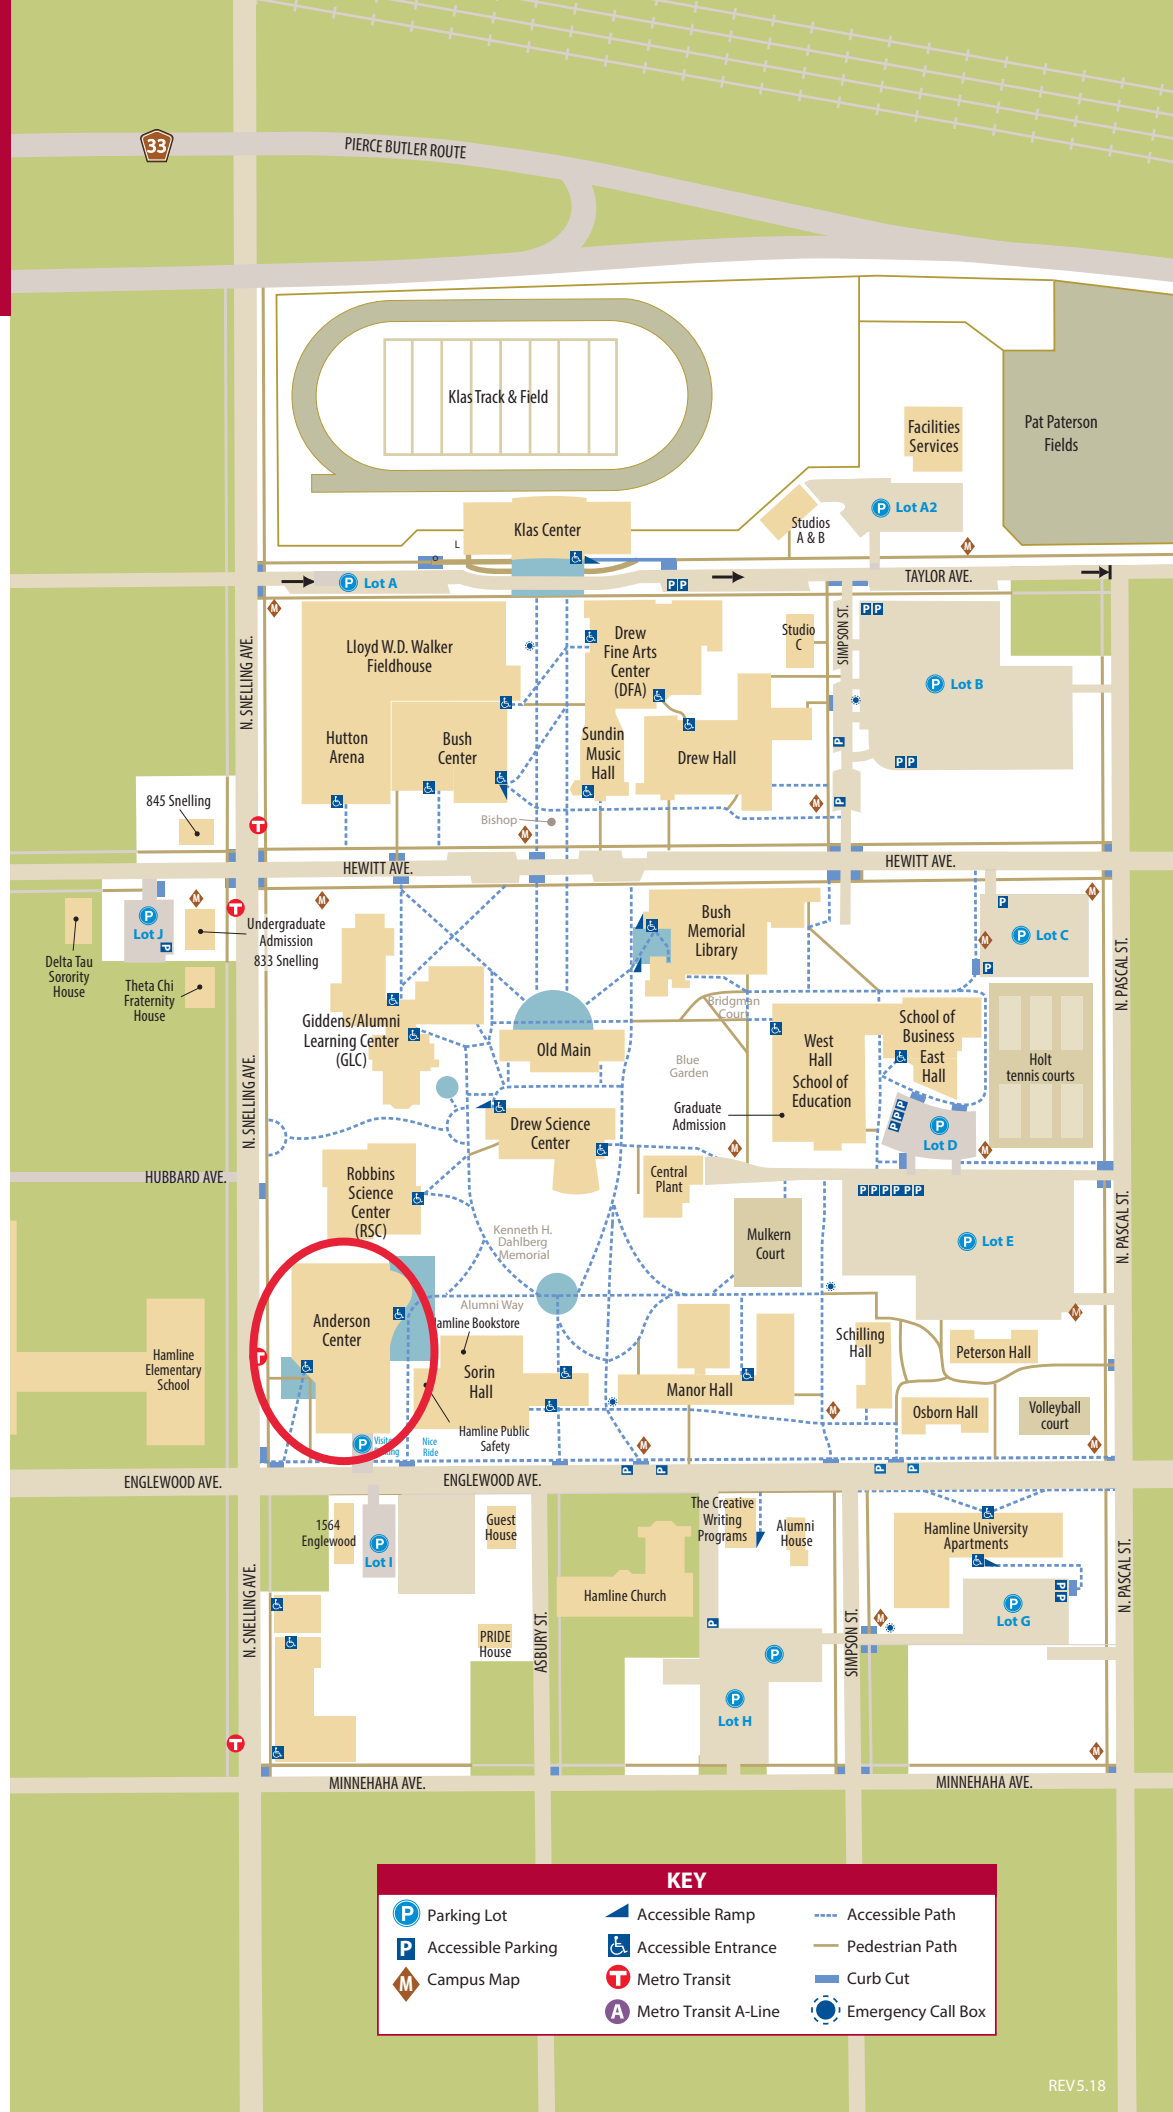

HAMLINE
UNIVERSITY

Admission Offices

Graduate: West Hall 2nd floor
Undergraduate: 833 Snelling Avenue

Anderson Center

Bishop's Bistro, Leo's Corner, Piper Cafe, Starbucks, visitor parking

Bush Center

Ballroom

East Hall

Cashier, Financial Aid, Registration and Records, School of Business, School of Business Dean, Student Accounts

Klas Center

Kay Fredericks Room, Klas Café with Subway, Mitsch History Lounge

Manor Hall

West Hall

Center for Justice and Law, Commuter Lounge, Dean of Students, Disability Resources, Graduate Admission, Residential Life, School of Education, Veterans Center

ADDITIONAL LOCATION

Minneapolis West End location

KEY			
	Parking Lot		Accessible Ramp
	Accessible Parking		Accessible Entrance
	Campus Map		Metro Transit
	Metro Transit A-Line		Accessible Path
	Pedestrian Path		Curb Cut
	Emergency Call Box		